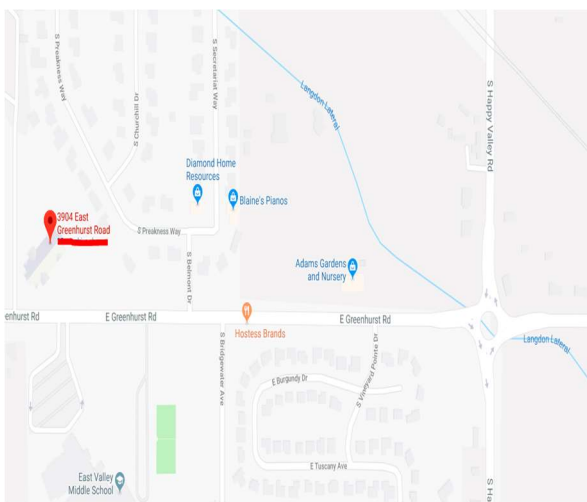

Saturday, March 16th

8:00 am – 4:00 pm

At The Church of Jesus Christ
of Latter-day Saints

[3904 E Greenhurst RD, Nampa, ID](#)

Same Location as Leader Specific Training!

\$5.00 - includes materials and a
delicious lunch.